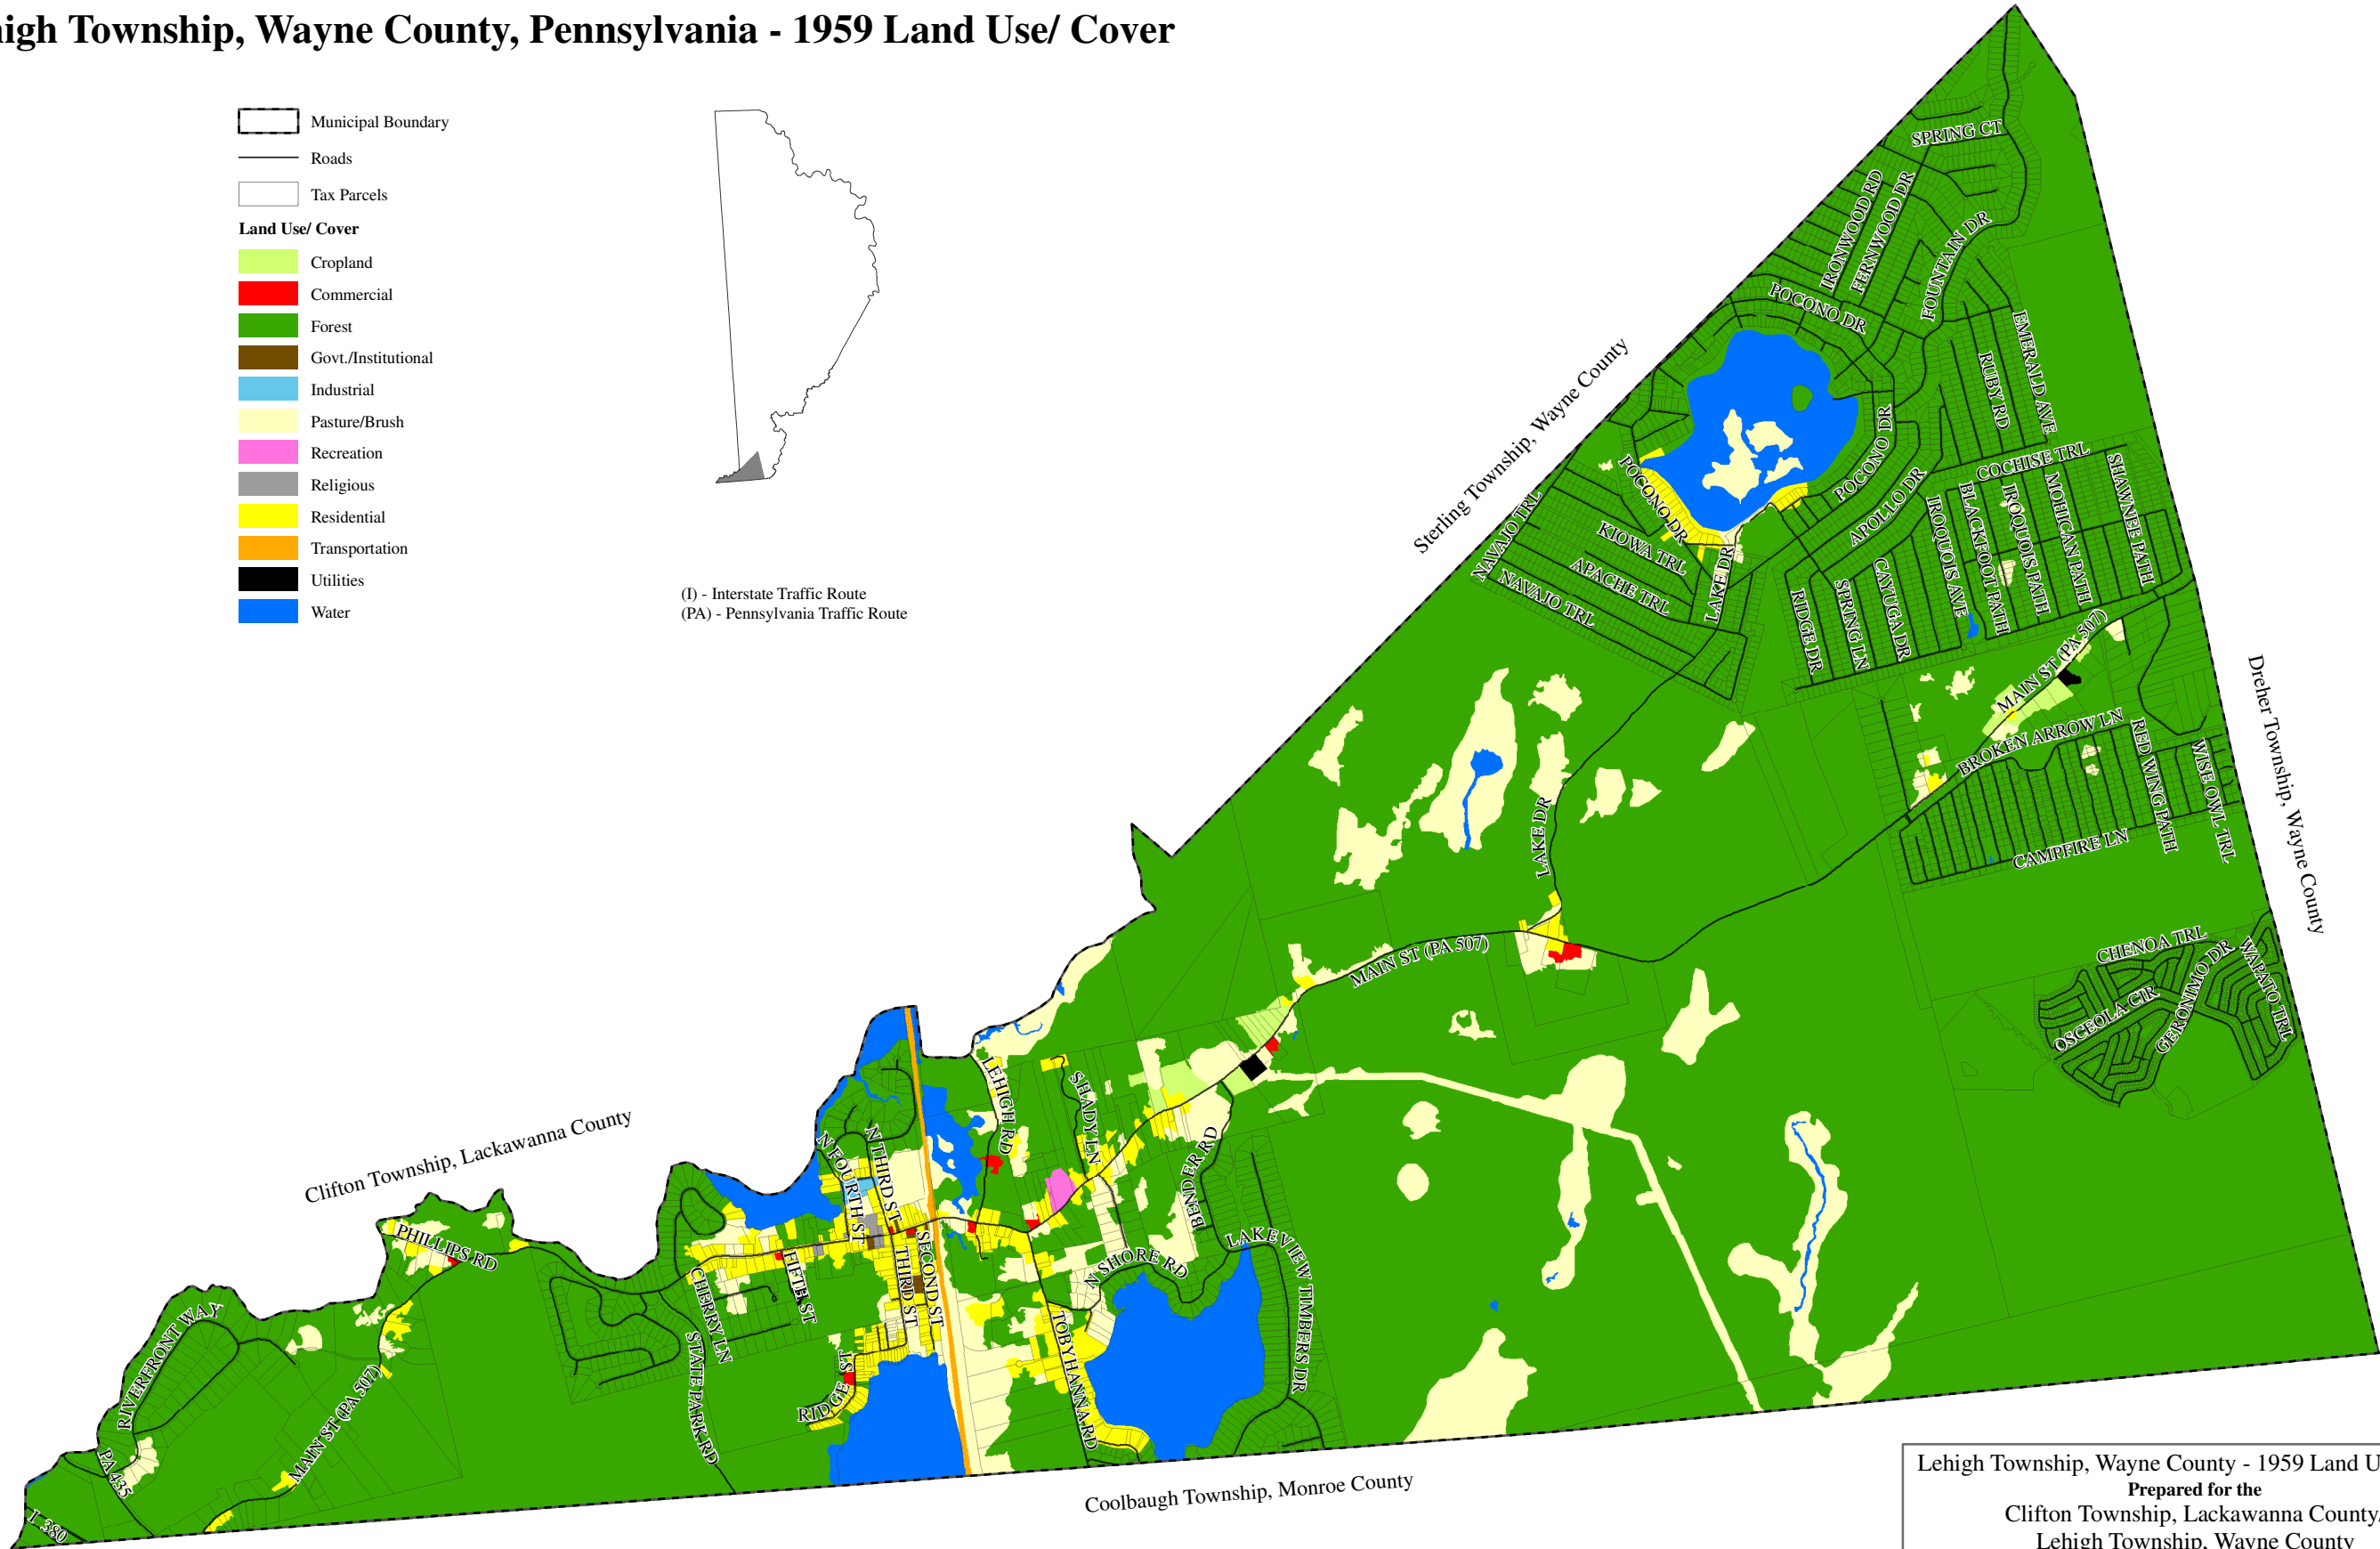

Lehigh Township, Wayne County, Pennsylvania - 1959 Land Use/ Cover

-  Municipal Boundary
-  Roads
-  Tax Parcels
- Land Use/ Cover**
-  Cropland
-  Commercial
-  Forest
-  Govt./Institutional
-  Industrial
-  Pasture/Brush
-  Recreation
-  Religious
-  Residential
-  Transportation
-  Utilities
-  Water

(I) - Interstate Traffic Route
 (PA) - Pennsylvania Traffic Route

Land Use/ Cover has been derived through the consideration and incorporation of Pennsylvania Department of Conservation and Natural Resources (DCNR) Aerial Photography, 2005 and Wayne County, Pennsylvania Assessment Records, 2008.

Lehigh Township, Wayne County - 1959 Land Use/ Cover Prepared for the Clifton Township, Lackawanna County/ Lehigh Township, Wayne County Joint Comprehensive Plan
Prepared by the Wayne County Department of Planning April, 2009
(570) 253-5970 ext. 4060 www.co.wayne.pa.us