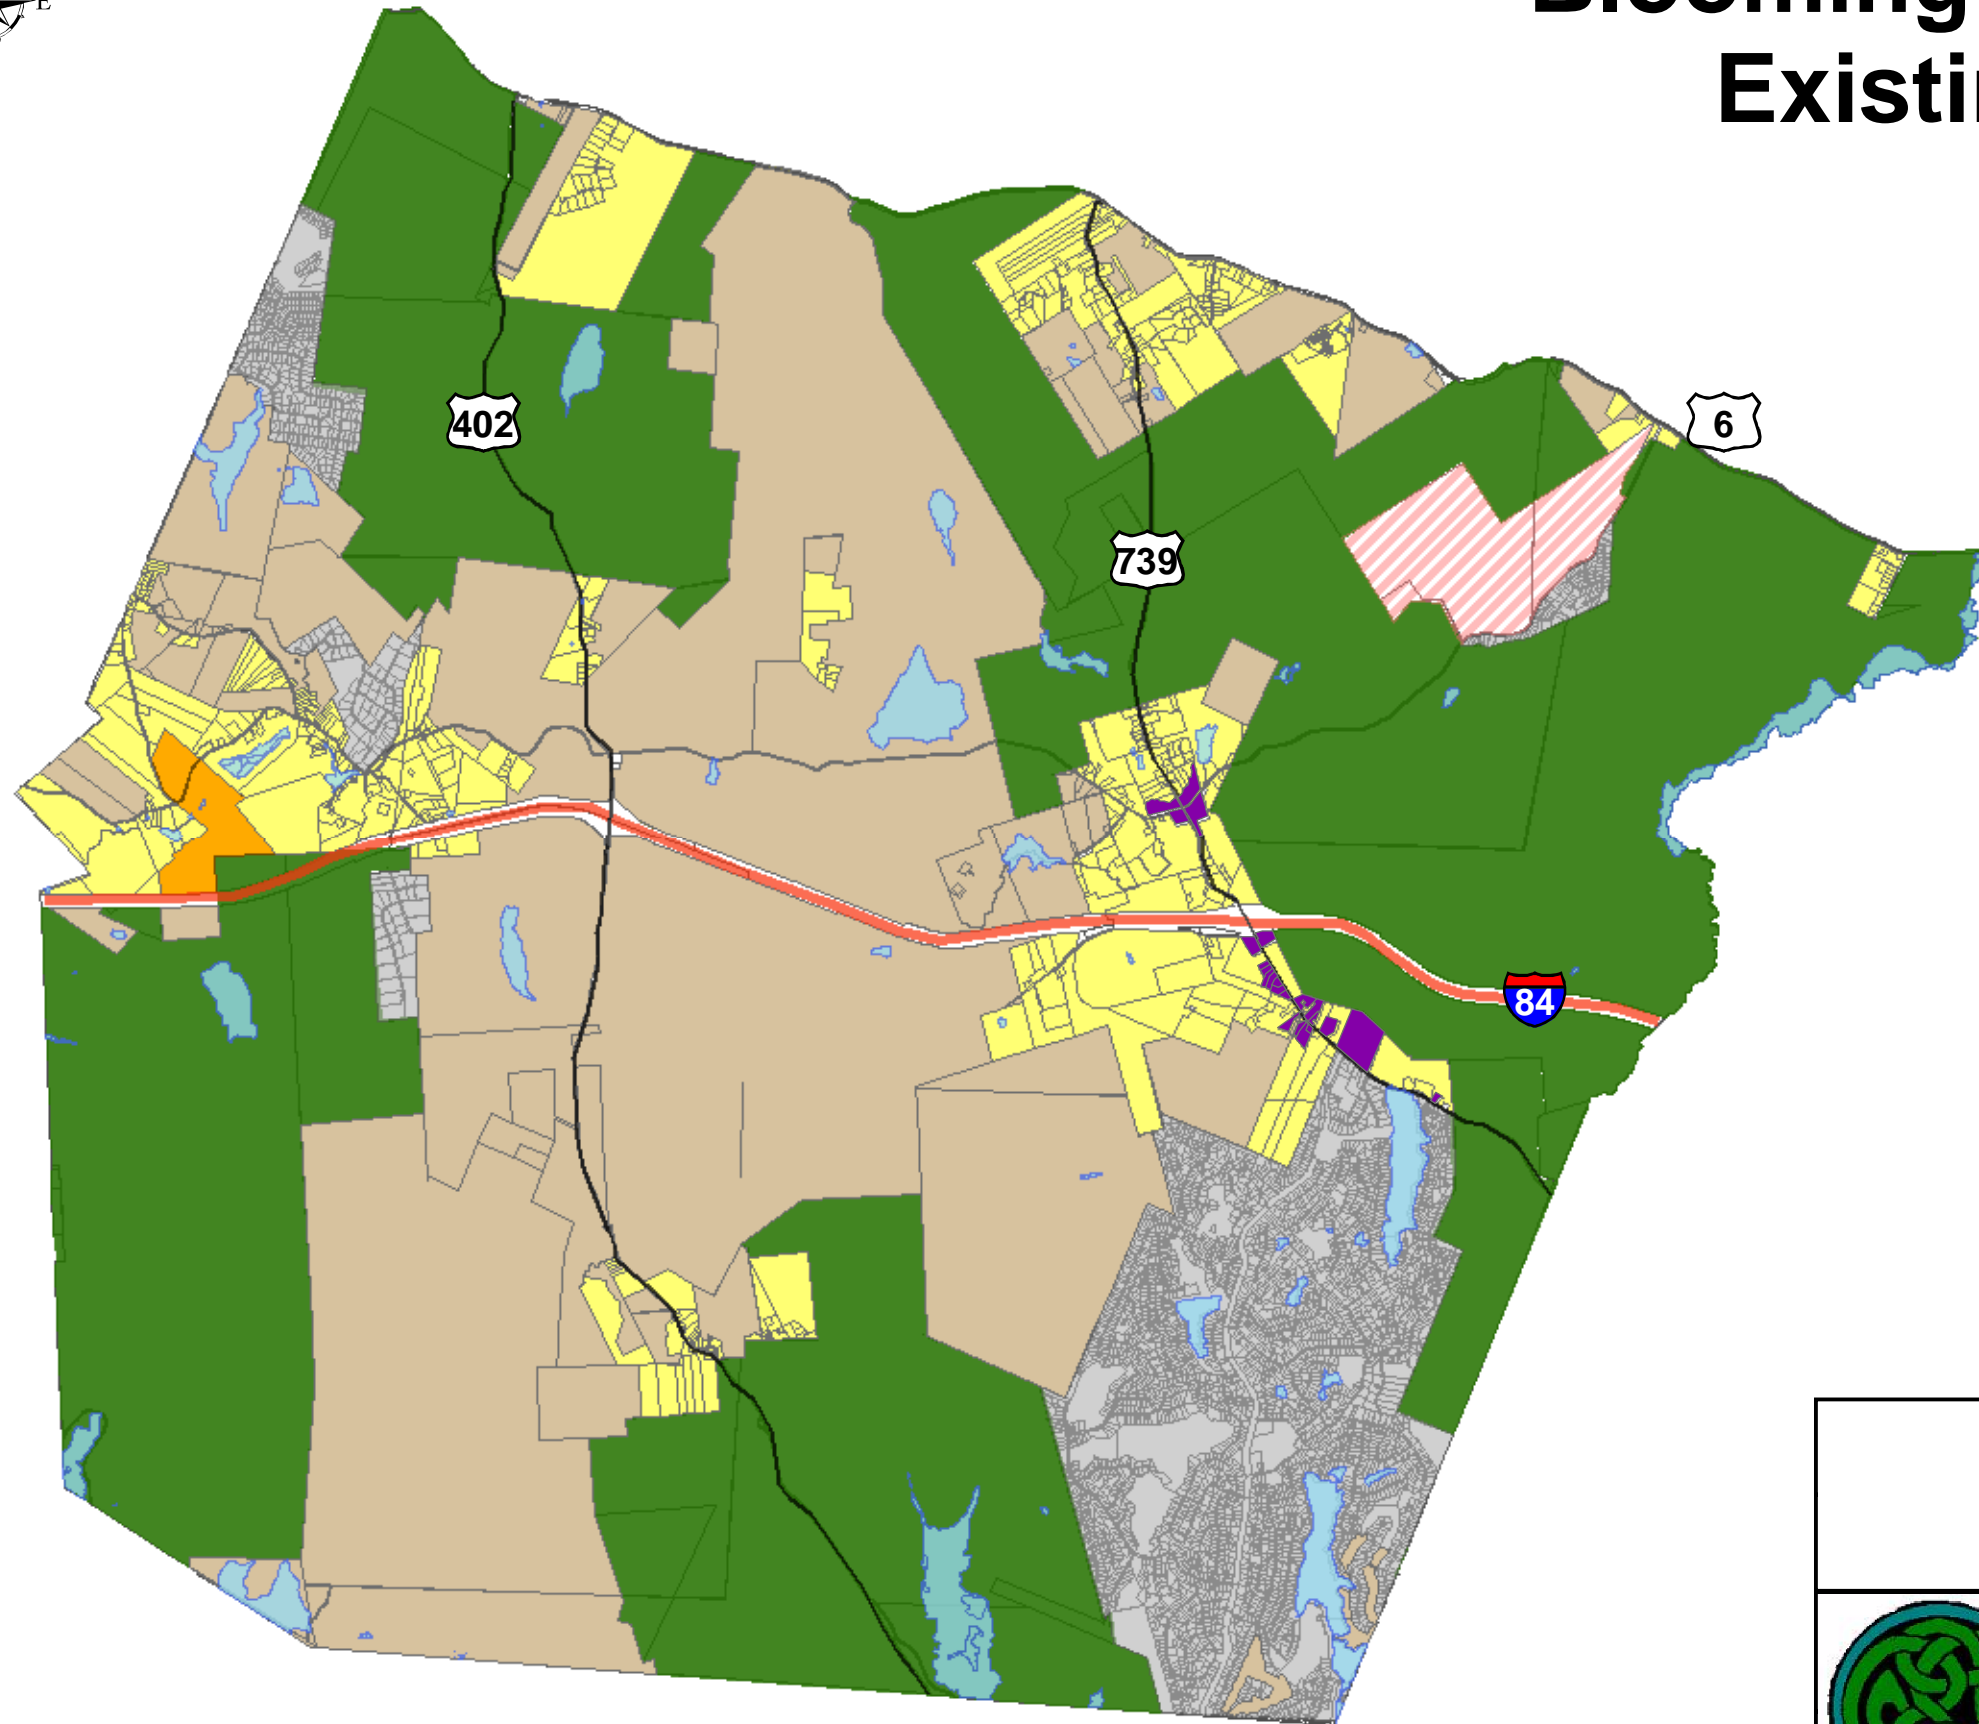

Blooming Grove Township Existing Land Use

**Blooming Grove Township
Comprehensive Plan
2008**

 <p>Planning Services: COMMUNITY PLANNING & MANAGEMENT, LLC CARSON HELFRICH HCR #1 BOX 59, PAUPACK, PA 18451</p>	<p>Mapping Services:</p> <p>HC 1 Box 1357 Tafton, PA 18464</p>  <p>Woodland MANAGEMENT SERVICES, INC.</p>
Data Source: Pike County Planning Office	Date: 9/11/2007